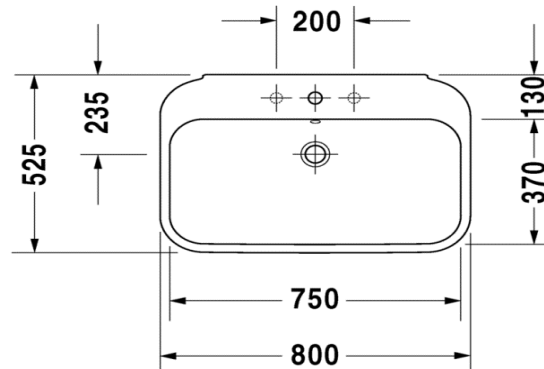

# TECHNICAL SCHEDULE

Duravit Happy D.2 washbasin

Code: 2316.80

*Inspirational + European + Bathroomware*

t 09 444 5656

e info@metrix.co.nz

www.metrix.co.nz