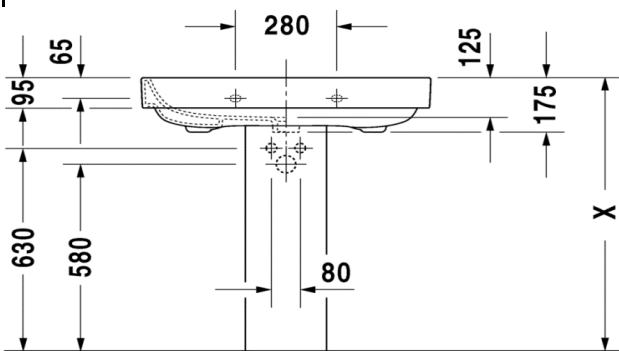

# TECHNICAL SCHEDULE

Duravit Happy D.2 washbasin

Code: 2316.80

*Inspirational + European + Bathroomware*

t 09 444 5656

e info@metrix.co.nz

www.metrix.co.nz