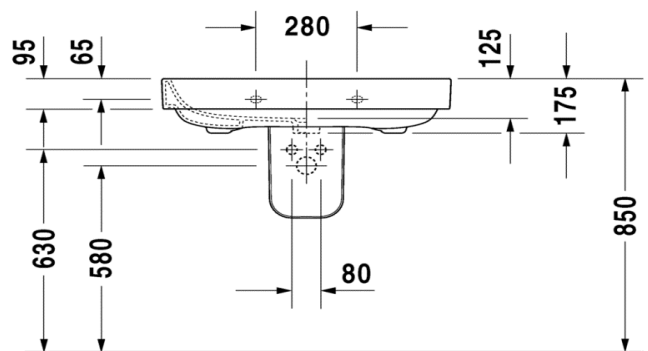

# TECHNICAL SCHEDULE

Duravit Happy D.2 washbasin

Code: 2316.80

*Inspirational + European + Bathroomware*

t 09 444 5656

e info@metrix.co.nz

www.metrix.co.nz