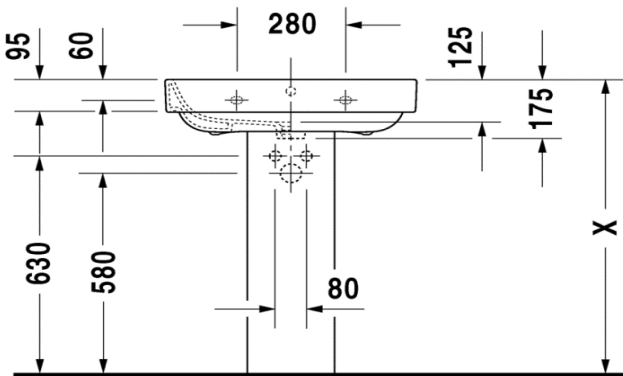

TECHNICAL SCHEDULE

Duravit Happy D.2 washbasin

Code: 2316.65

Inspirational + European + Bathroomware

t 09 444 5656

e info@metrix.co.nz

www.metrix.co.nz