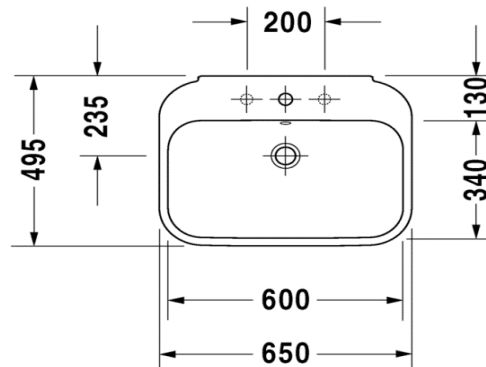

TECHNICAL SCHEDULE

Duravit Happy D.2 washbasin

Code: 2316.65

Inspirational + European + Bathroomware

t 09 444 5656

e info@metrix.co.nz

www.metrix.co.nz