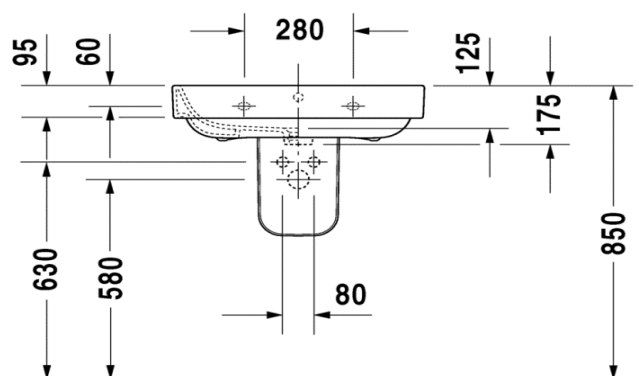

TECHNICAL SCHEDULE

Duravit Happy D.2 washbasin

Code: 2316.65

Inspirational + European + Bathroomware

t 09 444 5656

e info@metrix.co.nz

www.metrix.co.nz