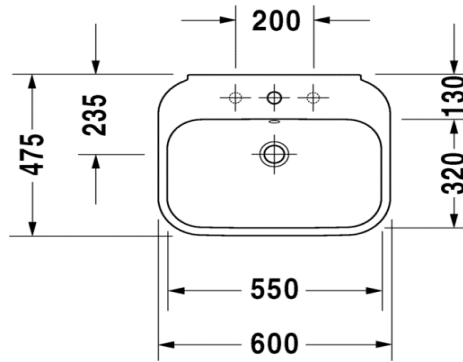

TECHNICAL SCHEDULE

Duravit Happy D.2 washbasin

Code: 2316.60

Inspirational + European + Bathroomware

t 09 444 5656

e info@metrix.co.nz

www.metrix.co.nz