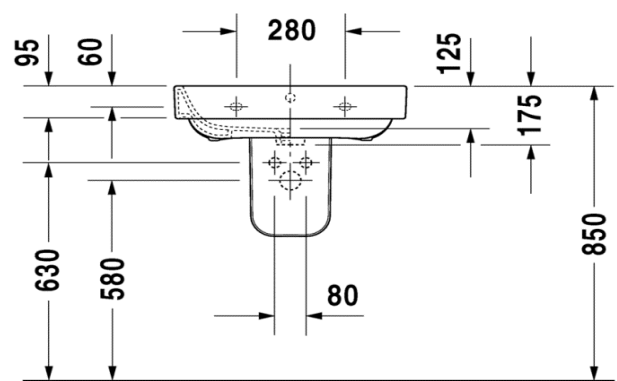

TECHNICAL SCHEDULE

Duravit Happy D.2 washbasin

Code: 2316.60

Inspirational + European + Bathroomware

t 09 444 5656

e info@metrix.co.nz

www.metrix.co.nz