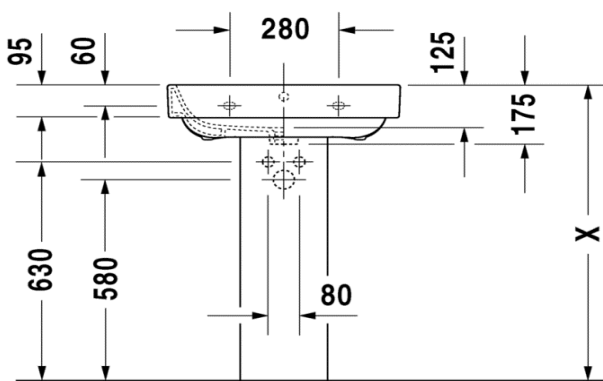

TECHNICAL SCHEDULE

Duravit Happy D.2 washbasin

Code: 2316.60

Inspirational + European + Bathroomware

t 09 444 5656

e info@metrix.co.nz

www.metrix.co.nz