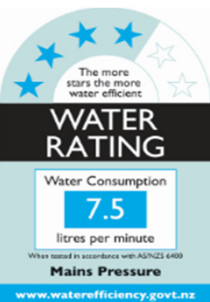

# Paini Parallel

Paini Parallel wall mounted basin mixer with 190mm spout

Finish: Chrome

47CR208L

**Made in Italy**

5 Year Warranty

WELS Rating: 4 Star - 7.5 Litres/Min

**For Equal Pressure only**