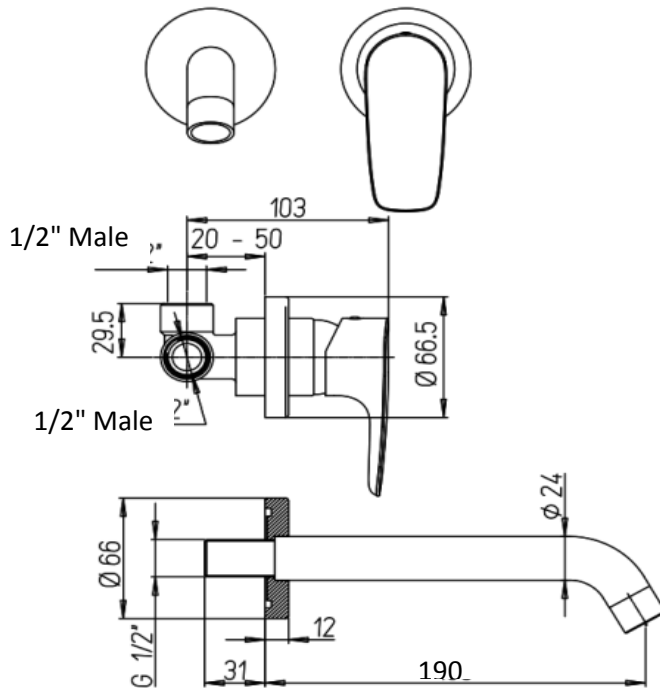

# Paini Parallel

Paini Parallel wall mounted basin mixer with 190mm spout

Finish: Chrome

47CR208L

**Made in Italy**

5 Year Warranty

WELS Rating: 4 Star - 7.5 Litres/Min

**For Equal Pressure only**

Max. Operating Pressure: 500Kpa.

Min. Operating Pressure: 50Kpa.

*Pipework must be flushed before installation*

*Please install as per manufacturers instructions in the box*

Due to our policy of continuous product development, the design and specification shown are subject to change without notice.