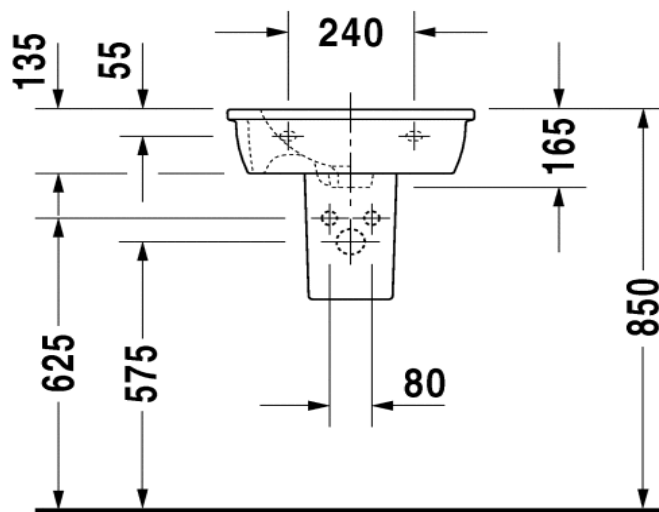

Duravit Darling New Siphon Cover

Code: 858.26

*Inspirational + European + Bathroomware*