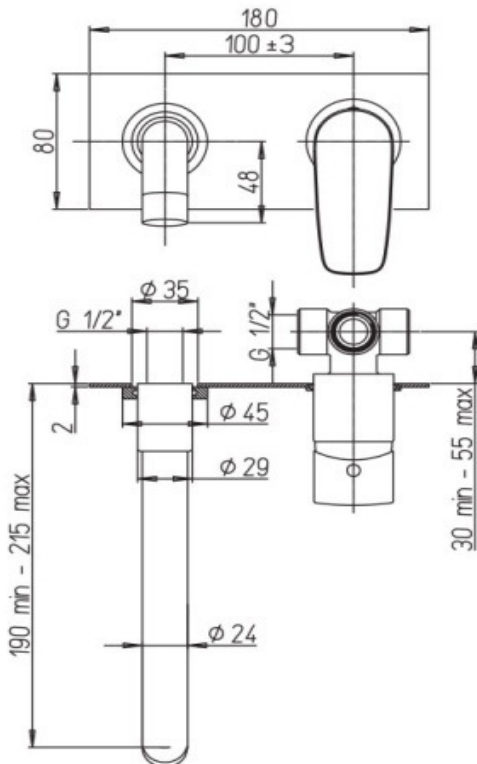

# Paini Parallel

Paini Parallel wall mounted basin mixer with back plate

Finish: Chrome

47CR208P

**Made in Italy**

5 Year Warranty

WELS Rating: 4 Star - 7.5 Litres/Min

**For Equal Pressure only**

Max. Operating Pressure: 500Kpa.

Min. Operating Pressure: 50Kpa.

*Pipework must be flushed before installation*

*Please install as per manufacturers instructions in the box*

Due to our policy of continuous product development, the design and specification shown are subject to change without notice.