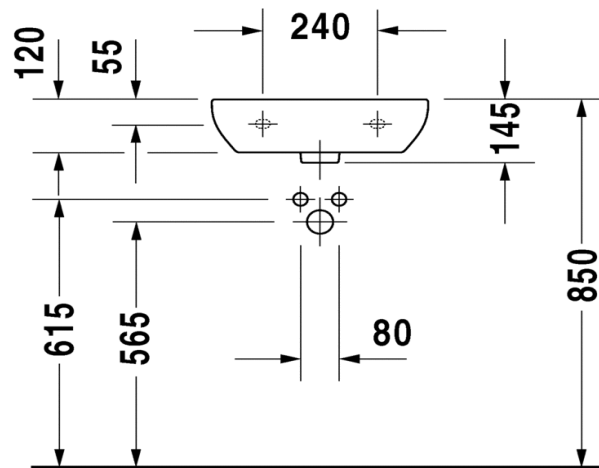

# TECHNICAL SCHEDULE

Duravit D Code Handrinse Basin

Code: 707.45

*Inspirational + European + Bathroomware*

t 09 444 5656

e info@metrix.co.nz

www.metrix.co.nz