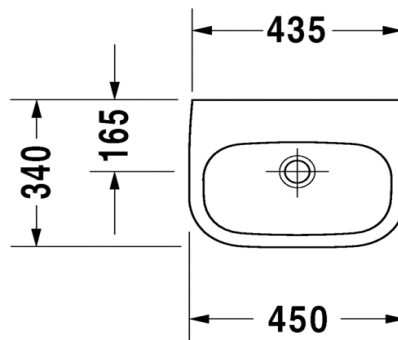

# TECHNICAL SCHEDULE

Duravit D Code Handrinse Basin

Code: 707.45

*Inspirational + European + Bathroomware*

t 09 444 5656

e info@metrix.co.nz

www.metrix.co.nz