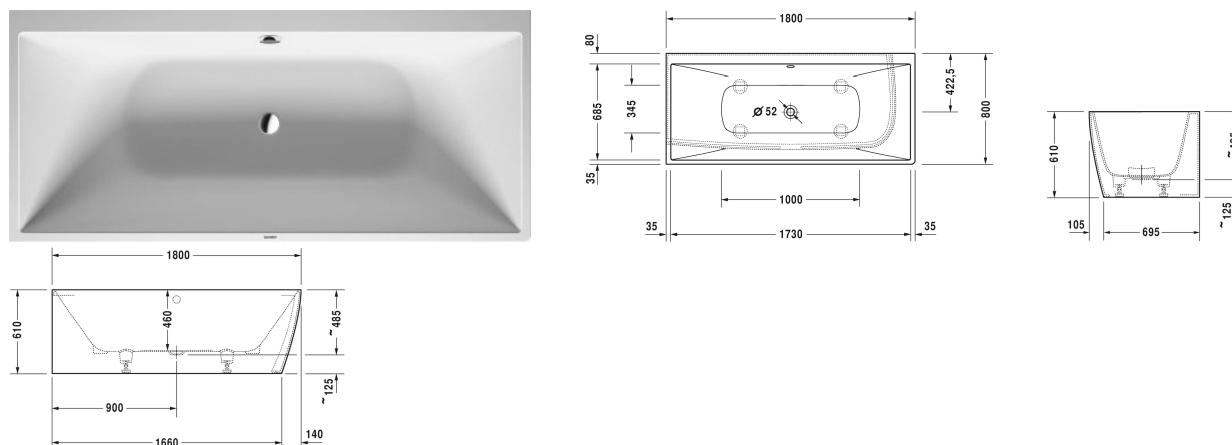

DuraSquare Bathtub # 700427000000000

| < 1800 mm > |

Bathtub	Dimension	Weight	Order number
corner left, with seamless panel and support frame, with two backrest slopes, DuraSolid® A , Filling capacity 195 litre			
Colors			
00 White Alpin			
Variant			
Basic model	1800 x 800 mm	104.000 kilogram	700427000000000
Suitable setting			
Bathtub handle chrome			792804
Suitable products			
Rubber profile for noise reduction, length: 3300 mm,			790126
Waste and overflow Quadroval with base inlet, chrome, for bathtubs, with flexible hose, **, outlet diameter 52 mm, length of bowden cable 725 mm,			791228
Waste and overflow Quadroval chrome, for bathtubs with slim bathtub rim, with flexible hose, outlet diameter 52 mm, length of bowden cable 725 mm,			791245
Waste and overflow Quadroval with water inlet, chrome, *, for bathtubs with slim bathtub rim, with flexible hose, outlet diameter 52 mm, length of bowden cable 725 mm,			791248

All drawings contain the necessary measurements which are subject to standard tolerances. They are stated in mm and are non-binding. Exact measurements, in particular for customised installation scenarios, can only be taken from the finished piece.