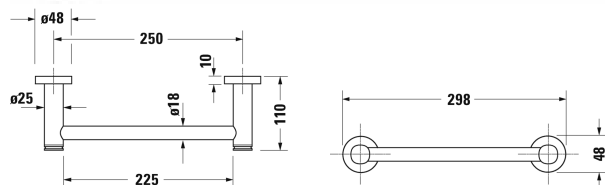

D-Code Bathtub handle # 0099141000

|< 298 mm >|

Bathtub handle	Dimension	Weight	Order number
48 mm			
Colors			
10 Chrome			
Variant			
	298 x 110 mm	0.700 kilogram	0099141000

All drawings contain the necessary measurements which are subject to standard tolerances. They are stated in mm and are non-binding. Exact measurements, in particular for customised installation scenarios, can only be taken from the finished piece.