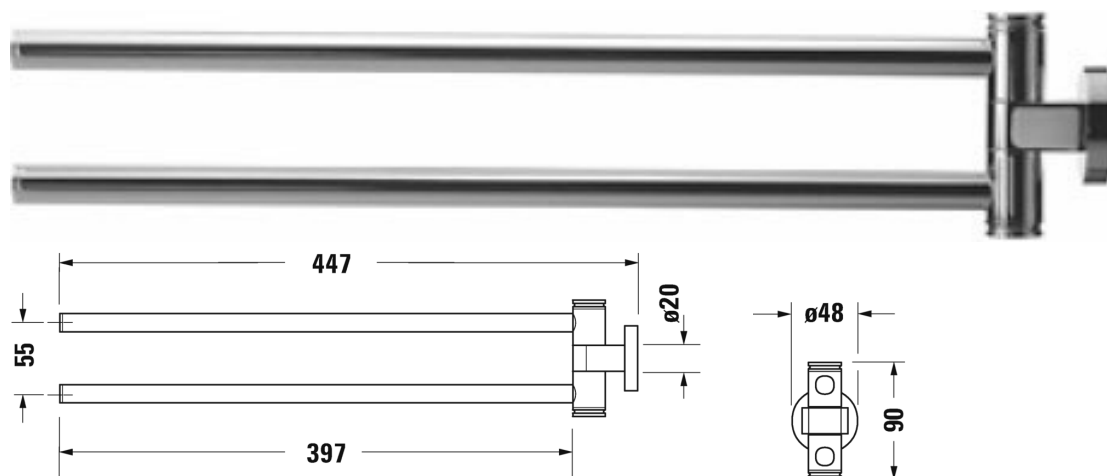

D-Code Towel rail # 0099221000

|< 48 mm >|

Towel rail	Dimension	Weight	Order number
two swivelling arms, 90 mm			
<b>Colors</b>			
10 Chrome			
<b>Variant</b>			
	48 x 447 mm	0.900 kilogram	0099221000

All drawings contain the necessary measurements which are subject to standard tolerances. They are stated in mm and are non-binding. Exact measurements, in particular for customised installation scenarios, can only be taken from the finished piece.