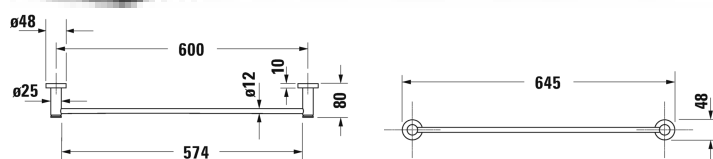

D-Code Bath towel rail # 0099241000

|< 645 mm >|

Bath towel rail	Dimension	Weight	Order number
48 mm			
Colors			
10 Chrome			
Variant			
	645 x 80 mm	0.700 kilogram	0099241000

All drawings contain the necessary measurements which are subject to standard tolerances. They are stated in mm and are non-binding. Exact measurements, in particular for customised installation scenarios, can only be taken from the finished piece.