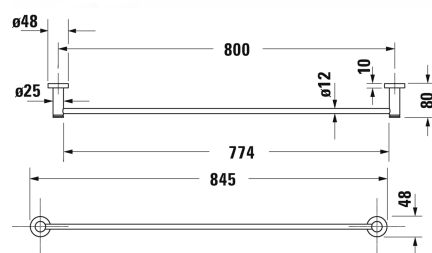

D-Code Bath towel rail # 0099231000

|< 845 mm >|

Bath towel rail	Dimension	Weight	Order number
48 mm			
Colors			
10 Chrome			
Variant			
	845 x 80 mm	0.800 kilogram	0099231000

All drawings contain the necessary measurements which are subject to standard tolerances. They are stated in mm and are non-binding. Exact measurements, in particular for customised installation scenarios, can only be taken from the finished piece.