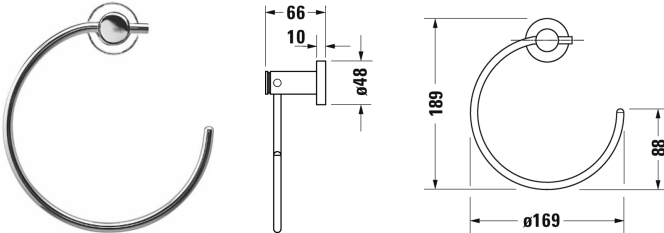

D-Code Towel ring # 0099211000

|< 169 mm >|

Towel ring	Dimension	Weight	Order number
189 mm			
<b>Colors</b>			
10 Chrome			
<b>Variant</b>			
	169 x 66 mm	0.380 kilogram	0099211000

All drawings contain the necessary measurements which are subject to standard tolerances. They are stated in mm and are non-binding. Exact measurements, in particular for customised installation scenarios, can only be taken from the finished piece.