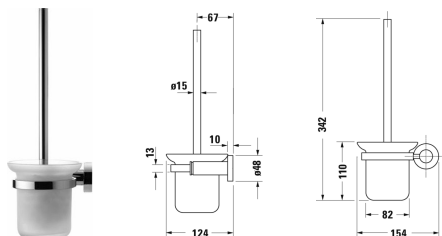

D-Code Brush set # 0099271000

|< 154 mm >|

Brush set	Dimension	Weight	Order number
wall mounted, 342 mm			
<b>Colors</b>			
10 Chrome			
<b>Variant</b>			
	154 x 124 mm	1.300 kilogram	0099271000

All drawings contain the necessary measurements which are subject to standard tolerances. They are stated in mm and are non-binding. Exact measurements, in particular for customised installation scenarios, can only be taken from the finished piece.