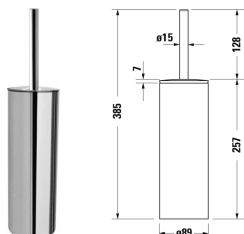

D-Code Brush set # 0099281000

|< 89 mm >|

Brush set	Dimension	Weight	Order number
floor standing, 89 mm			
Colors			
10 Chrome			
Variant			
	89 x 385 mm	0.900 kilogram	0099281000

All drawings contain the necessary measurements which are subject to standard tolerances. They are stated in mm and are non-binding. Exact measurements, in particular for customised installation scenarios, can only be taken from the finished piece.