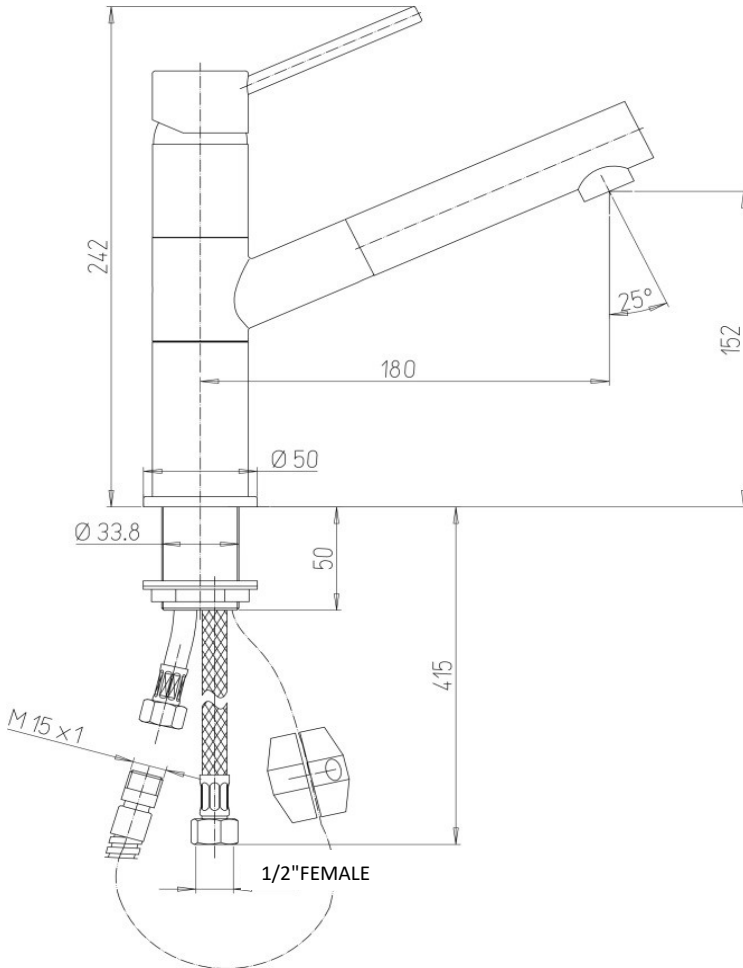

Paini COX

Paini Cox SS kitchen mixer with pull out spray, 35mm cut out
 Finish: Stainless Steel
 78SS568

Made in Italy

10 Year Warranty

WELS Rating: 4 Star - 7.5 Litres/Min

For Equal Pressure only

Max. Operating Pressure: 500Kpa.

Min. Operating Pressure: 50Kpa.

Pipework must be flushed before installation

Please install as per manufacturers instructions in the box

Due to our policy of continuous product development, the design and specification shown are subject to change without notice.