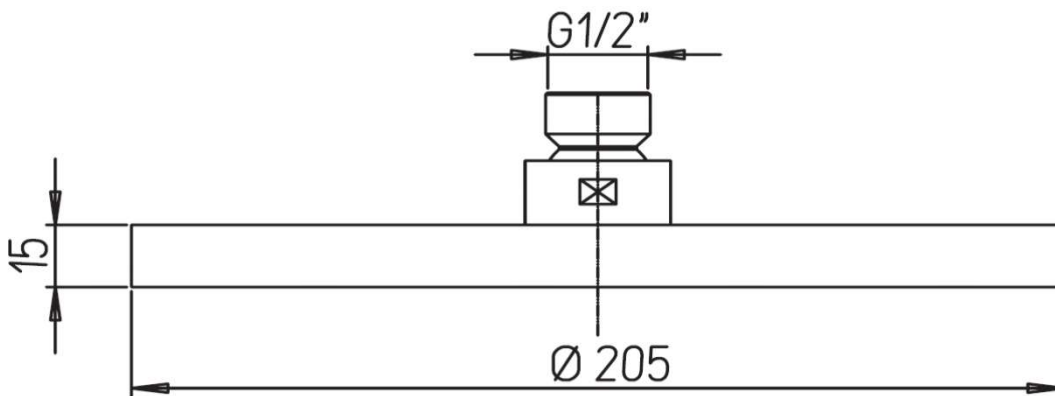

Paini

Paini showerhead ABS round 200mm

Finish: Chrome

50CR759R200

Made in Italy

10 Year Warranty

WELS Rating: 4 Star - 7.5 L/min

For Equal Pressure only