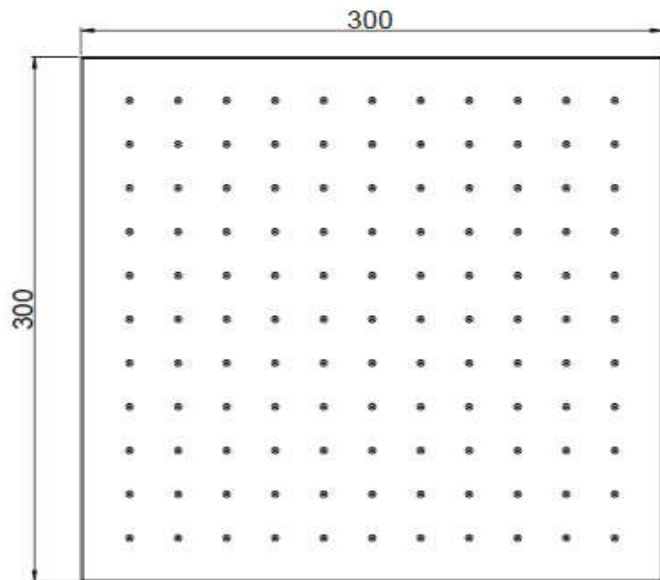

**Paini**

Paini square brass showerhead, 300 x 300mm

Finish: Chrome

**50CR759SQ300**

**Made in Italy**

10 Year Warranty (2 Year for Black)

WELS Rating: 4 Star - 7.5 L/min

**For Equal Pressure only**