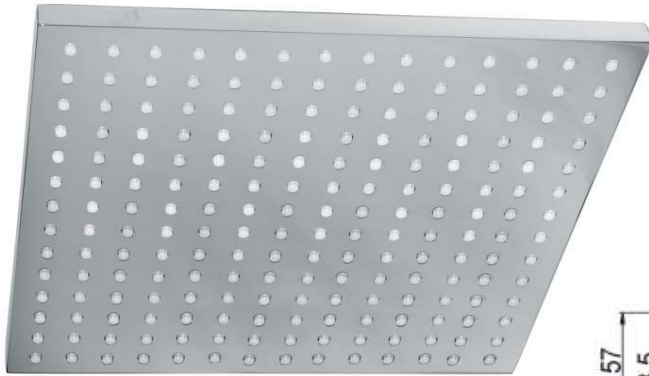

**Paini**

Paini square brass showerhead, 300 x 300mm

Finish: Chrome

**50CR759SQ300**

**Made in Italy**

10 Year Warranty (2 Year for Black)

WELS Rating: 4 Star - 7.5 L/min

**For Equal Pressure only**