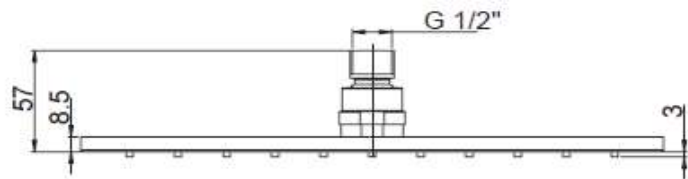

**Paini**

Paini square brass showerhead, 300 x 300mm

Finish: Chrome

**50CR759SQ300**

**Made in Italy**

10 Year Warranty (2 Year for Black)

WELS Rating: 4 Star - 7.5 L/min

**For Equal Pressure only**

Max. Operating Pressure: 500Kpa.

Min. Operating Pressure: 50Kpa.

*Pipework must be flushed before installation*

*Please install as per manufacturers instructions in the box*

**Available finishes:**

**BK** - Black