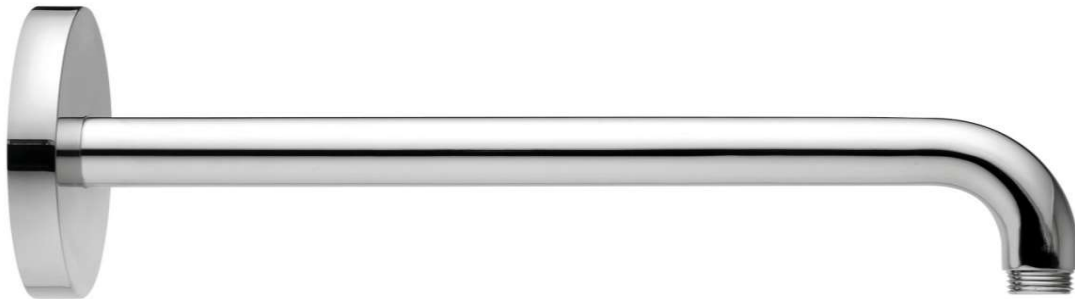

Paini wall mounted round arm 300mm

Finish: Chrome

50CR745R

Made in Italy

10 Year Warranty (2 Year for Black)

For Equal Pressure only

Max. Operating Pressure: 500Kpa.

Min. Operating Pressure: 50Kpa.

Pipework must be flushed before installation

Please install as per manufacturers instructions in the box

Available finishes:

BK - Black

GM - Gun Metal

CQ - Brushed Nickel

BB - Brushed Brass

Due to our policy of continuous product development, the design and specification shown are subject to change without notice.