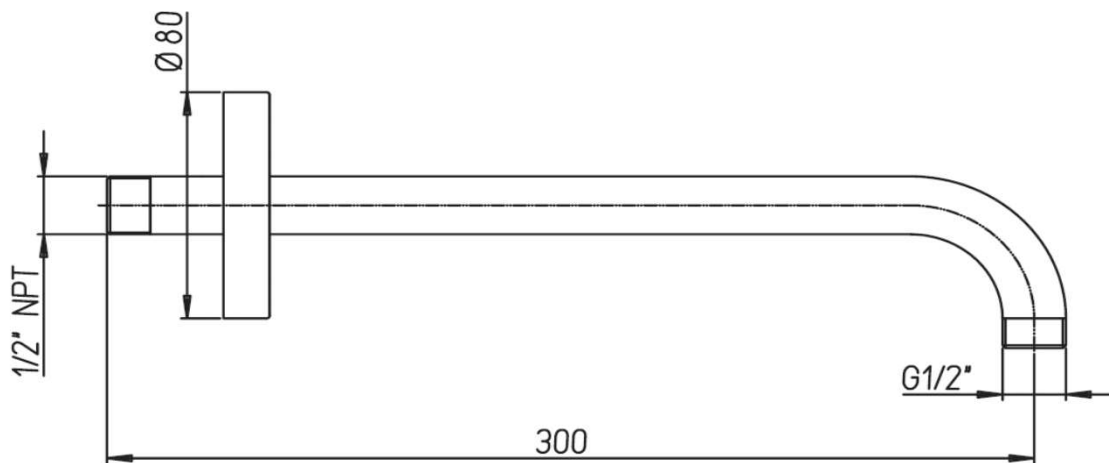

Paini wall mounted round arm 300mm

Finish: Chrome

50CR745R

Made in Italy

10 Year Warranty (2 Year for Black)

For Equal Pressure only

Max. Operating Pressure: 500Kpa.

Min. Operating Pressure: 50Kpa.