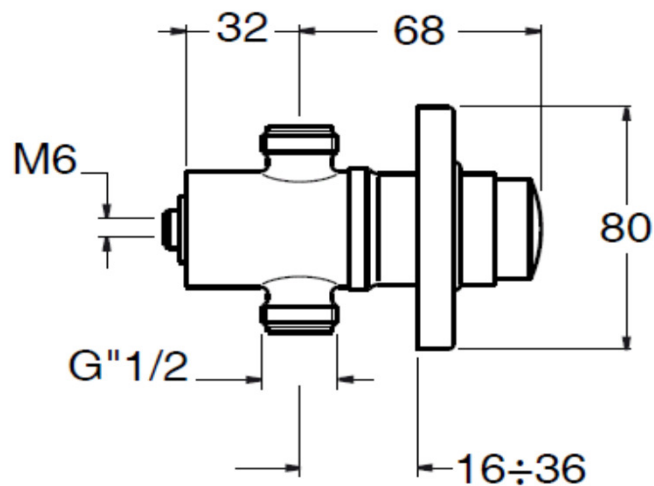

SILFRA

Silfra urinal flush valve

Finish: Chrome

Q5110

Made in Italy

5 Year Warranty

For Equal Pressure only

Max. Operating Pressure: 500Kpa.