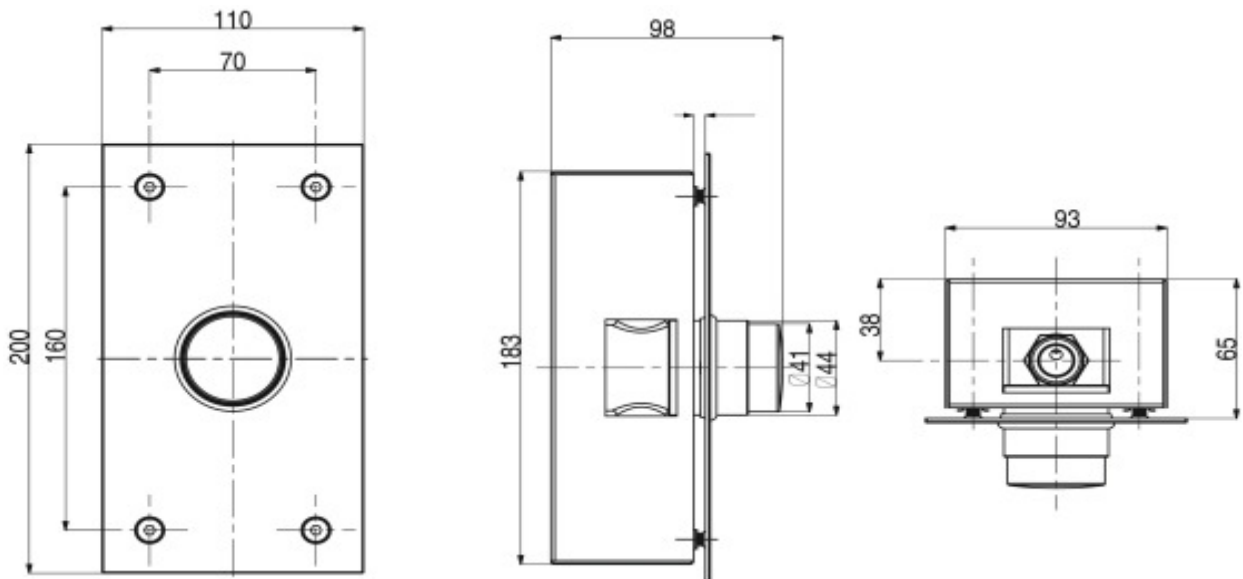

SILFRA

Silfra urinal flush valve for symphonic urinal

Finish: Chrome

Q4110

Made in Italy

5 Year Warranty

For Equal Pressure only

Max. Operating Pressure: 500Kpa.

Min. Operating Pressure: 100Kpa.

Pipework must be flushed before installation

Please install as per manufacturers instructions in the box

Due to our policy of continuous product development, the design and specification shown are subject to change without notice.