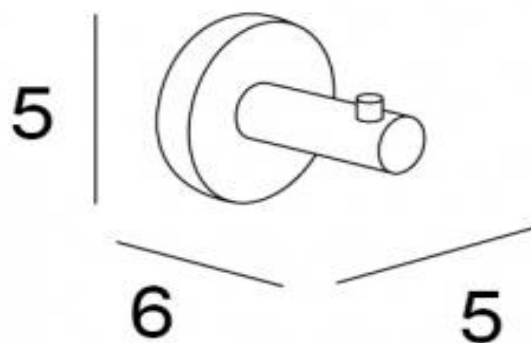

TECHNICAL SCHEDULE

Inda Gealuna Single Robe Hook

Code: A1020A / A1020ASS

Available in Chrome and Stainless Steel
Measurements in cm above

Inspirational + European + Bathroomware

t 09 444 5656

e info@metrix.co.nz