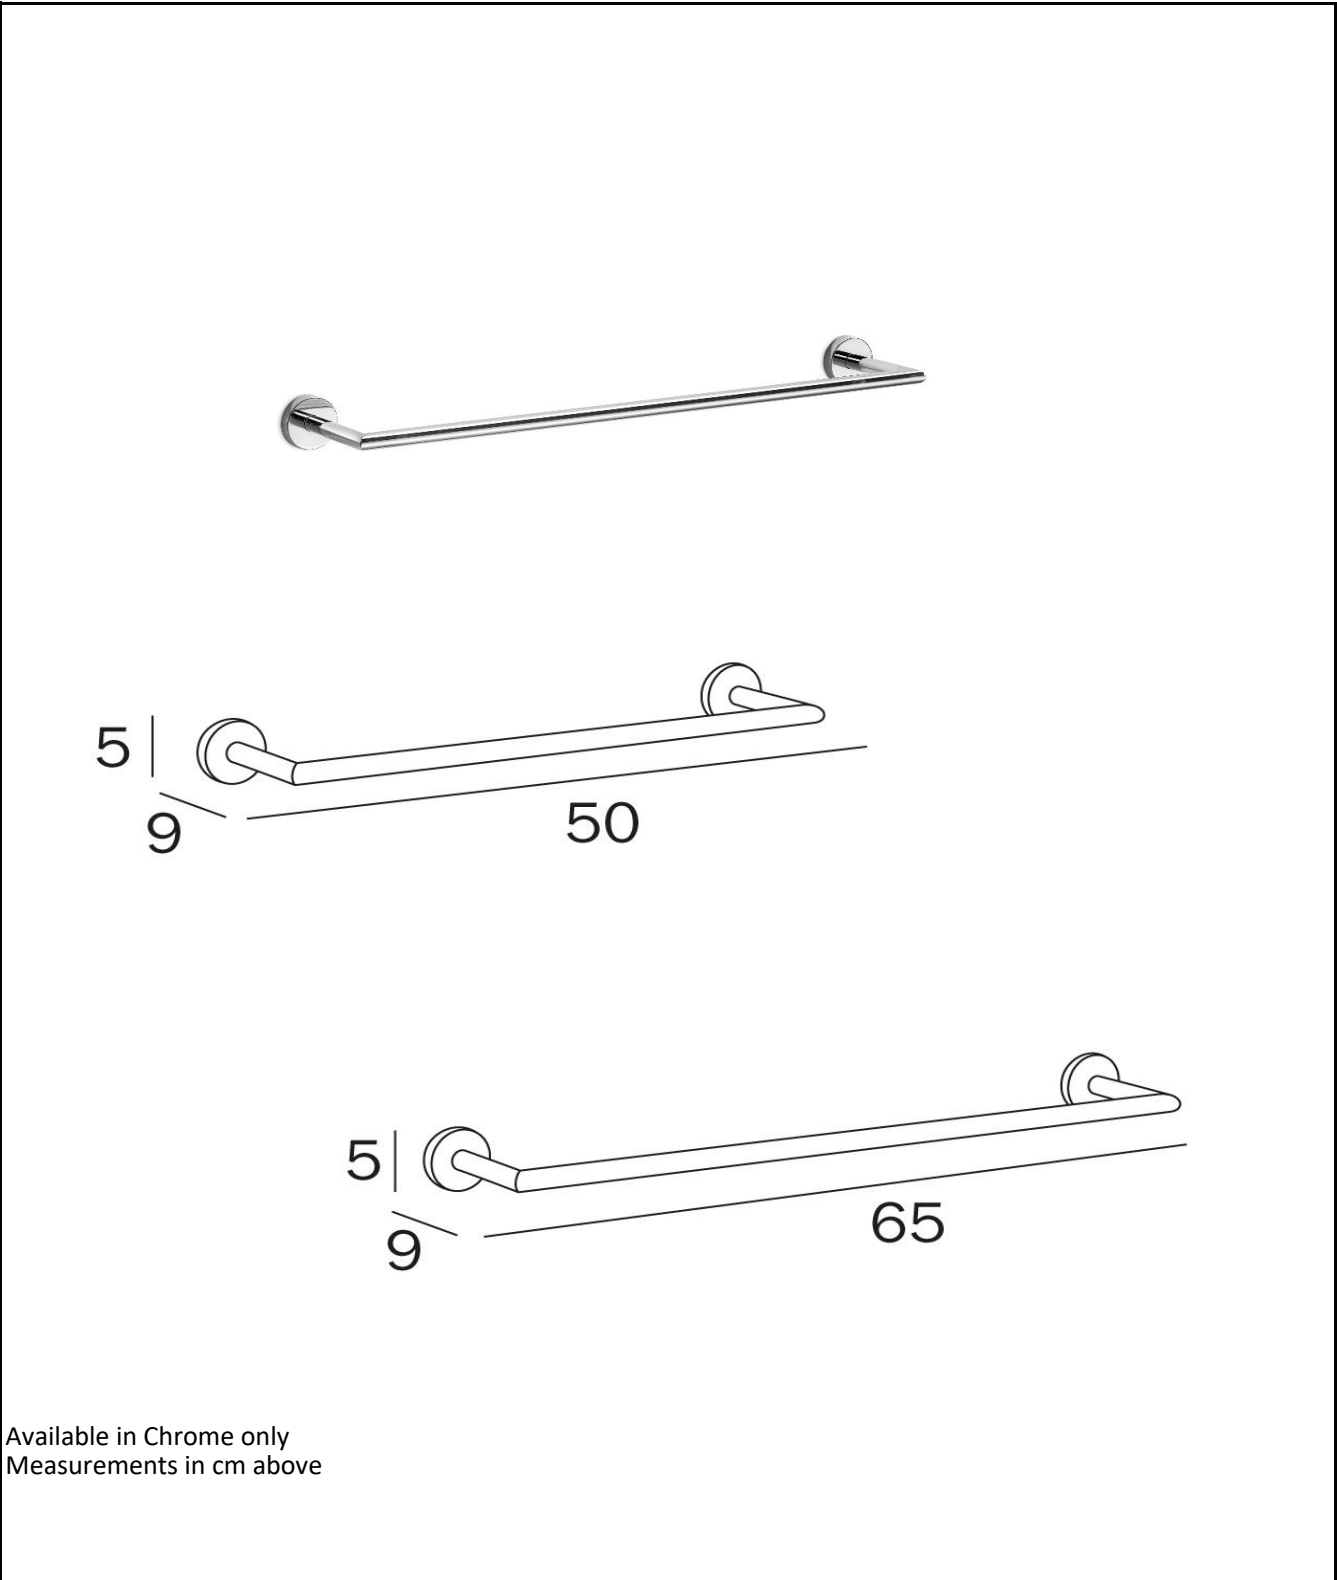

TECHNICAL SCHEDULE

Inda Gealuna towel rail

Code 500mm: A1018B Code 650mm: A1018C

Inspirational + European + Bathroomware

t 09 444 5656

e info@metrix.co.nz

www.metrix.co.nz