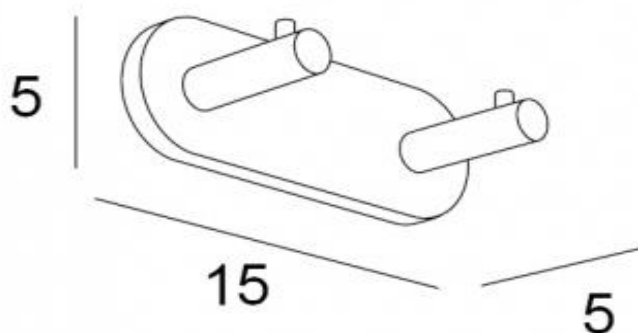

# TECHNICAL SCHEDULE

Inda Gealuna Double Robe Hook with Back Plate

Code: A1020B

Available in Chrome only  
Measurements in cm above

*Inspirational + European + Bathroomware*

t 09 444 5656

e info@metrix.co.nz