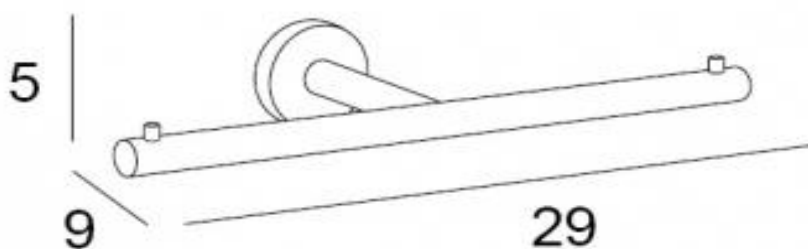

# TECHNICAL SCHEDULE

Inda Gealuna DoubleToilet Roll Holder

Code: A1025C

Available in Chrome only  
Measurements in cm above

*Inspirational + European + Bathroomware*

t 09 444 5656

e info@metrix.co.nz

www.metrix.co.nz