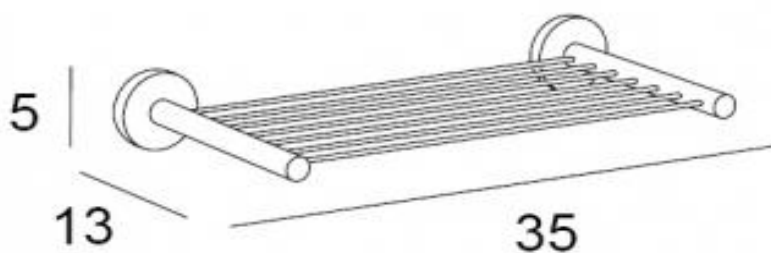

TECHNICAL SCHEDULE

Inda Gealuna Soap Shower Basket

Code: A1051A

Available in Chrome only
Measurements in cm above

Inspirational + European + Bathroomware

t 09 444 5656

e info@metrix.co.nz

www.metrix.co.nz