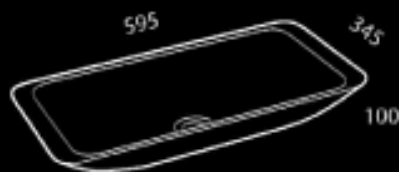

Mojo Collection

● Mojo Oval 530

● Mojo Oval 600

● Mojo Oval 800

● Mojo Little Square

● Mojo Rectangle 600

Mojo Rectangle 800

Mojo Square Box
tap holes optional

Mojo Rectangle Box
tap holes optional

● Mojo Circle 430

Mojo Circle 530

● Products available

"An elegant, almost sculptural range of basins that will stand the test of time."

Jo Irwin, Mojo Designer