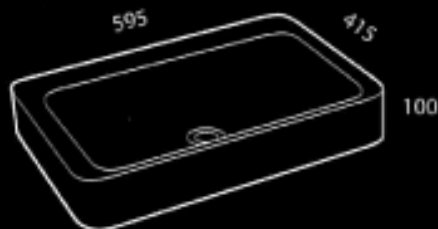

Mojo Collection

● Mojo Oval 530

● Mojo Oval 600

● Mojo Oval 800

● Mojo Little Square

● Mojo Rectangle 600

Mojo Rectangle 800

Mojo Square Box
tap holes optional

Mojo Rectangle Box
tap holes optional

● Mojo Circle 430

Mojo Circle 530

● Products available

"An elegant, almost sculptural range of basins that will stand the test of time."

Jo Irwin, Mojo Designer