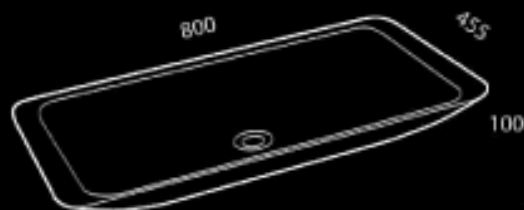

Mojo Collection

● Mojo Oval 530

● Mojo Oval 600

● Mojo Oval 800

● Mojo Little Square

● Mojo Rectangle 600

Mojo Rectangle 800

Mojo Square Box
tap holes optional

Mojo Rectangle Box
tap holes optional

● Mojo Circle 430

Mojo Circle 530

● Products available

"An elegant, almost sculptural range of basins that will stand the test of time."

Jo Irwin, Mojo Designer