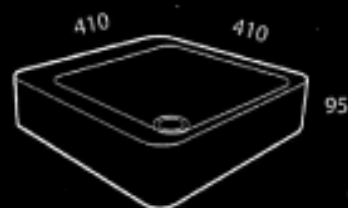

Mojo Collection

● Mojo Oval 530

● Mojo Oval 600

● Mojo Oval 800

● Mojo Little Square

● Mojo Rectangle 600

Mojo Rectangle 800

Mojo Square Box
tap holes optional

Mojo Rectangle Box
tap holes optional

● Mojo Circle 430

Mojo Circle 530

● Products available

"An elegant, almost sculptural range of basins that will stand the test of time."

Jo Irwin, Mojo Designer