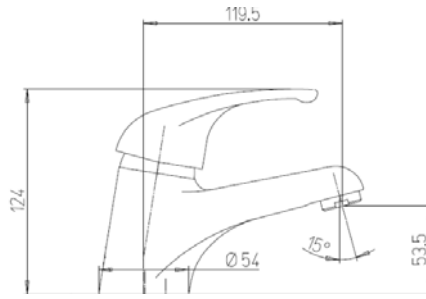

69CR205

42CR205

42CR306

Paini Aquasanit Tapware

Made in Italy

Mains Water Only

5 Year Warranty

42CR568

42CR573

78CR430

Inspirational + European + Bathroomware