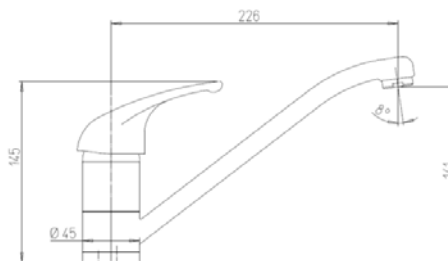

42CR306

69CR690

**Paini Aquasanit Tapware**

**Made in Italy**

**Mains Water Only**

**5 Year Warranty**

42CR568

69CR691