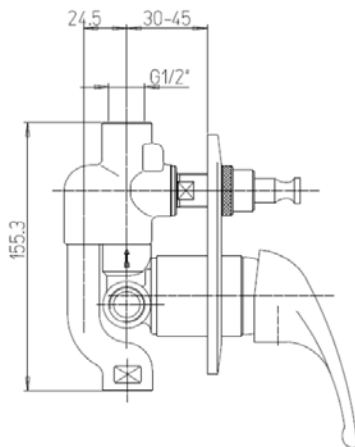

42CR306

69CR690

**Paini Aquasanit Tapware**

**Made in Italy**

**Mains Water Only**

**5 Year Warranty**

42CR568

69CR691