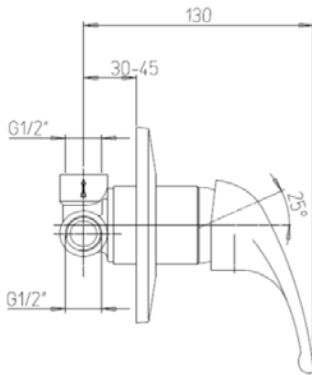

42CR306

69CR690

**Paini Aquasanit Tapware**

**Made in Italy**

**Mains Water Only**

**5 Year Warranty**

42CR568

69CR691