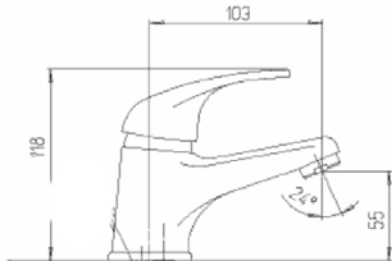

69CR205

42CR205

42CR306

Paini Aquasanit Tapware

Made in Italy

Mains Water Only

5 Year Warranty

42CR568

42CR573

78CR430

Inspirational + European + Bathroomware