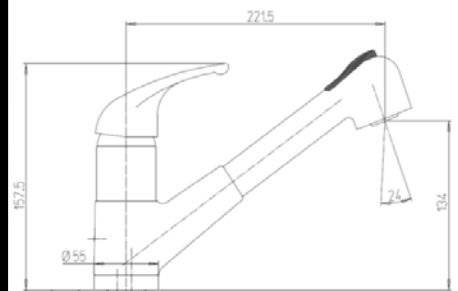

42CR306

69CR690

**Paini Aquasanit Tapware**

**Made in Italy**

**Mains Water Only**

**5 Year Warranty**

42CR568

69CR691