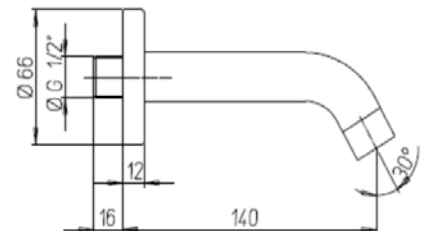

78CR430

Inspirational + European + Bathroomware