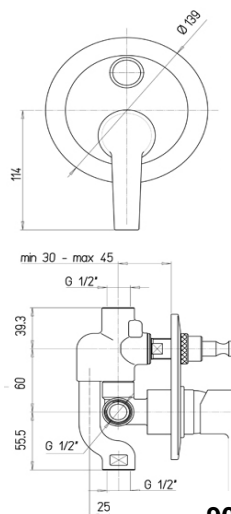

# lemans

*Velocità di pensiero - Speed of Thought*

*OPaini*

90CR205

90CR306

90CR208 - 90CR208L

90CR690

90CR691

90CR572LL

90CR573

*Inspirational + European + Bathroomware*

90CR205

90CR306

90CR208 - 90CR208L

90CR690

90CR691