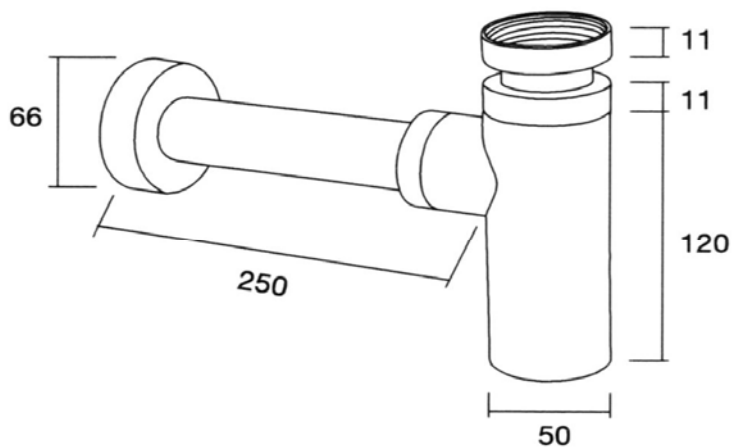

Margaroli Hi Tech Bottle Trap

Code: 1250/1CR

*Inspirational + European + Bathroomware*