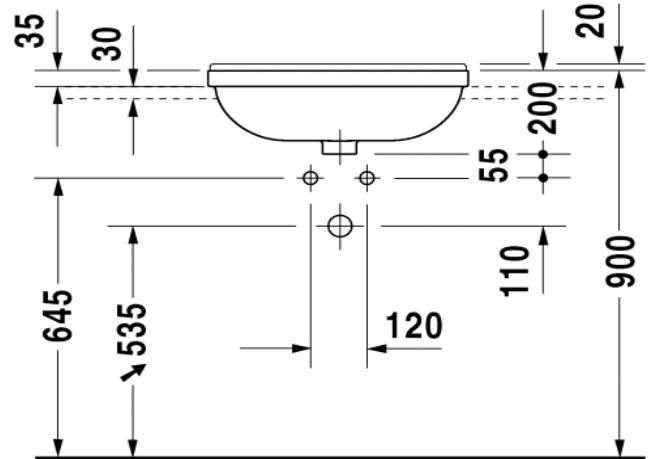

Duravit Starck 3 Semi Recessed Basin

Code: 310.55

*Inspirational + European + Bathroomware*