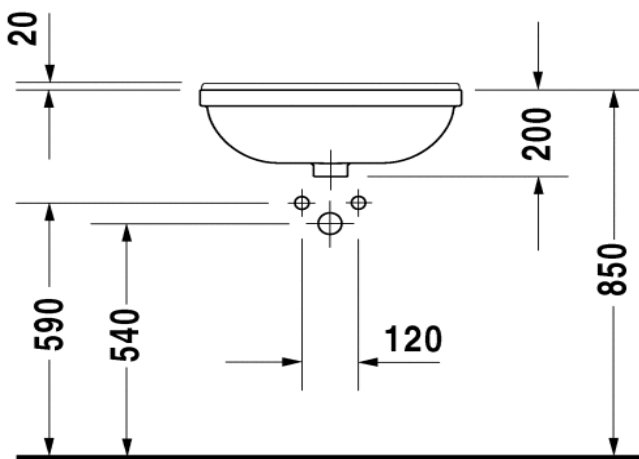

Duravit Starck 3 Semi Recessed Basin

Code: 310.55

*Inspirational + European + Bathroomware*