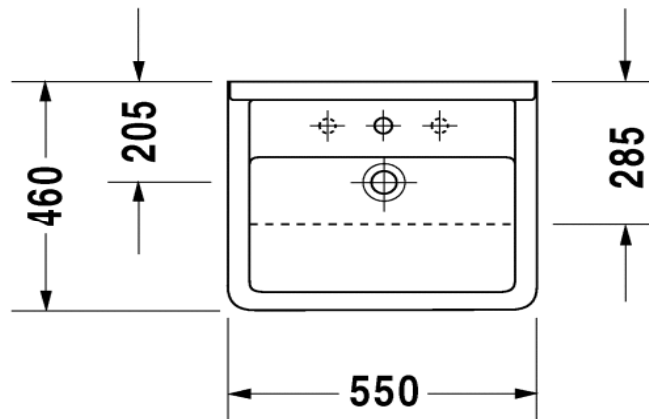

Duravit Starck 3 Semi Recessed Basin

Code: 310.55

*Inspirational + European + Bathroomware*