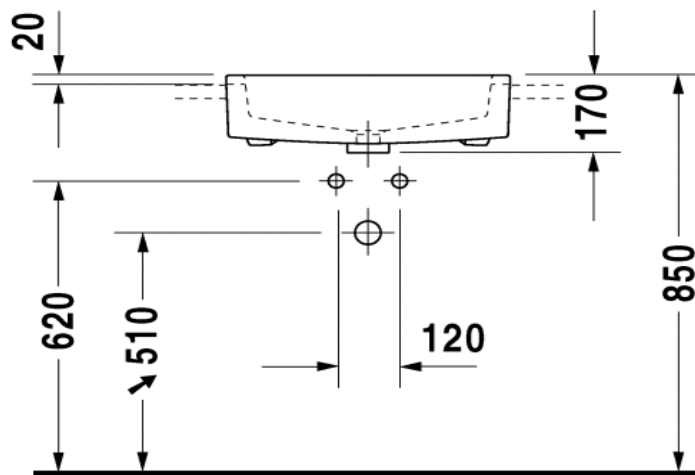

Duravit Vero Semi Recessed Basin

Code: 314.55

*Inspirational + European + Bathroomware*