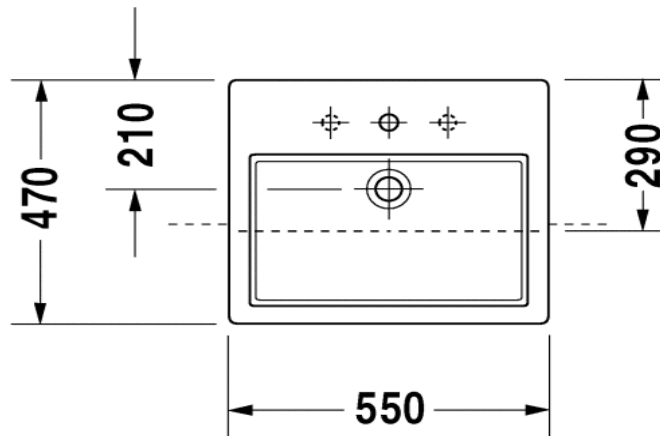

Duravit Vero Semi Recessed Basin

Code: 314.55

*Inspirational + European + Bathroomware*