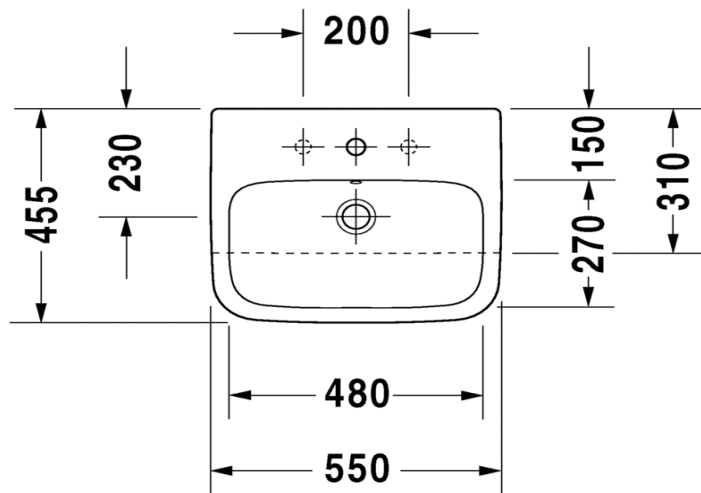

TECHNICAL SCHEDULE

Duravit Durastyle semi recessed basin

Code: 375.55

Inspirational + European + Bathroomware