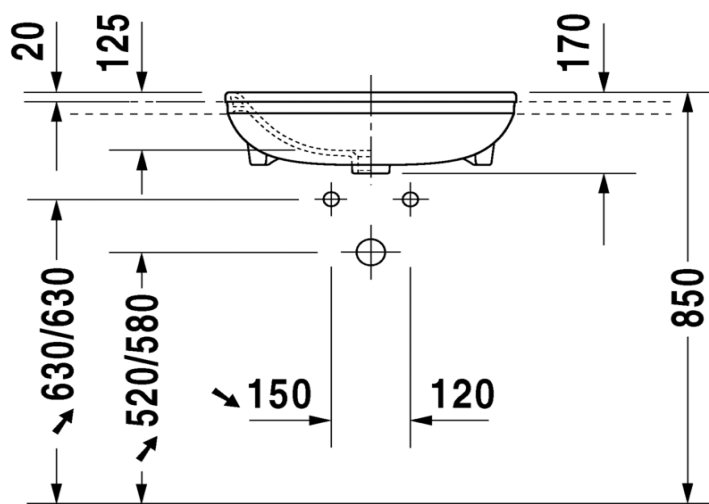

TECHNICAL SCHEDULE

Duravit Durastyle semi recessed basin

Code: 375.55

Inspirational + European + Bathroomware