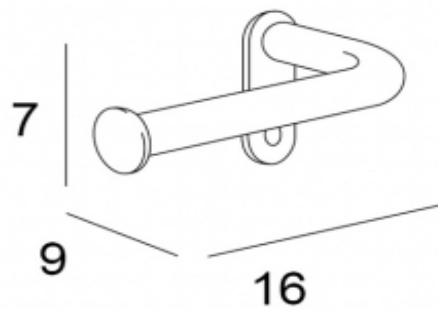

TECHNICAL SCHEDULE

Inda Ego toilet roll holder

Code: A1325A

Inspirational + European + Bathroomware