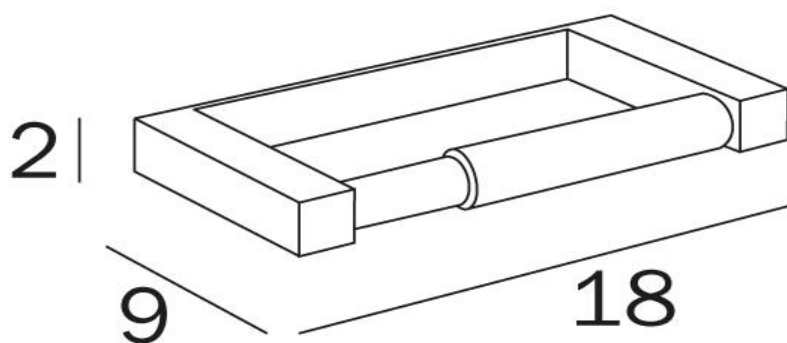

TECHNICAL SCHEDULE

Inda Divo toilet roll holder

Code: A1525A

Inspirational + European + Bathroomware

t 09 444 5656

e info@metrix.co.nz

www.metrix.co.nz