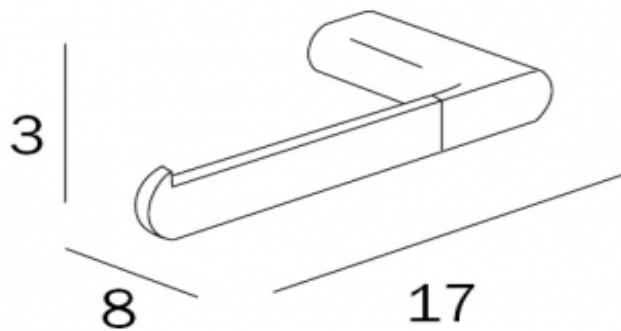

TECHNICAL SCHEDULE

Inda Mito toilet roll holder left

Code: A2025A

Inspirational + European + Bathroomware