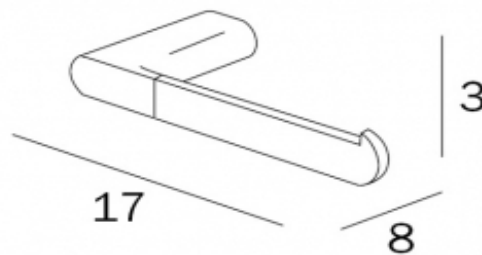

TECHNICAL SCHEDULE

Inda Mito toilet roll holder right

Code: A2025B

Inspirational + European + Bathroomware