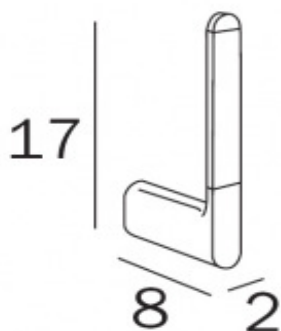

# TECHNICAL SCHEDULE

Inda Mito spare roll holder

Code: A2028B

*Inspirational + European + Bathroomware*

t 09 444 5656

e [info@metrix.co.nz](mailto:info@metrix.co.nz)

[www.metrix.co.nz](http://www.metrix.co.nz)