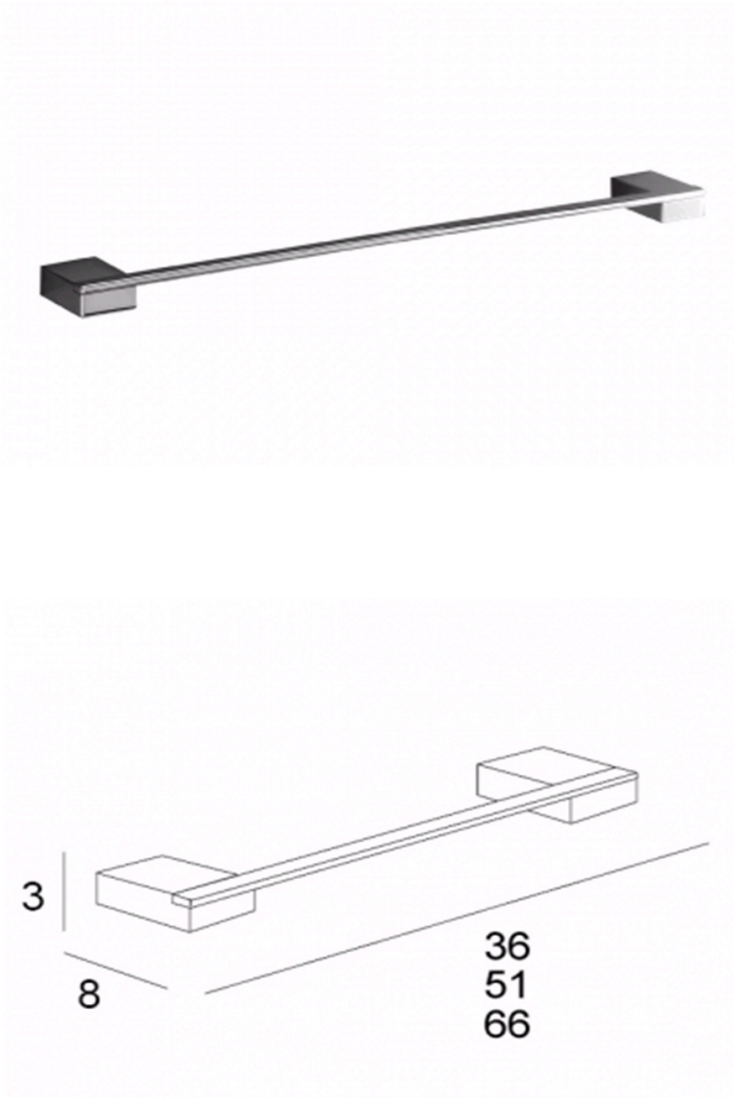

TECHNICAL SCHEDULE

Inda Logic towel rail

Code: A3318A/B/C

Inspirational + European + Bathroomware

t 09 444 5656

e info@metrix.co.nz

www.metrix.co.nz