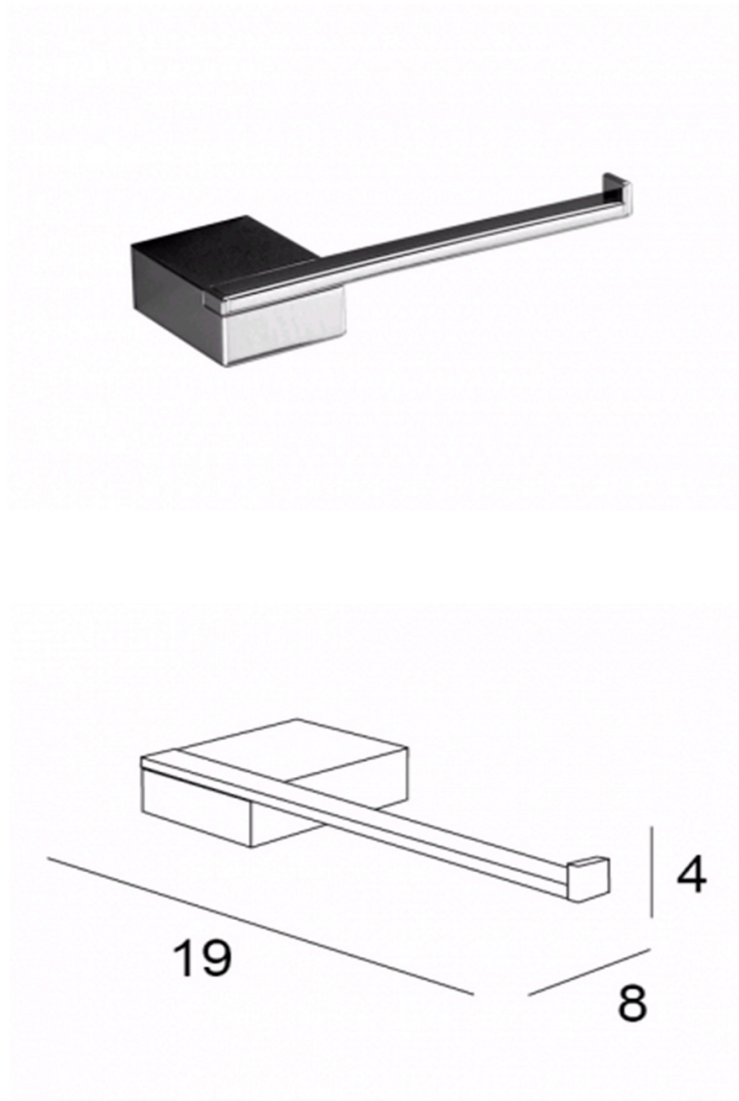

TECHNICAL SCHEDULE

Inda Logic toilet roll holder

Code: A3325A

Inspirational + European + Bathroomware