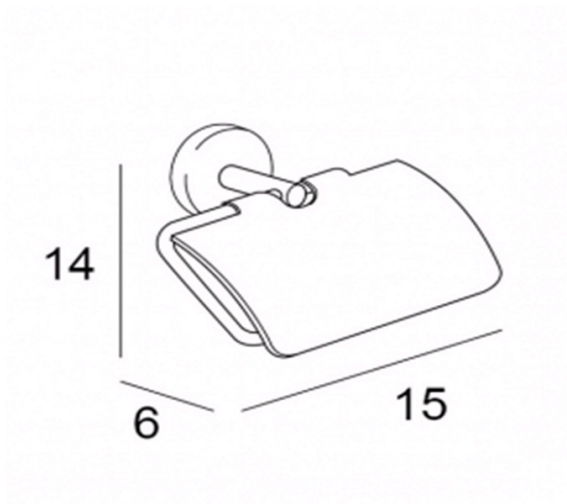

TECHNICAL SCHEDULE

Inda Forum toilet roll holder with cover

Code: A36260

Inspirational + European + Bathroomware

t 09 444 5656

e info@metrix.co.nz

www.metrix.co.nz