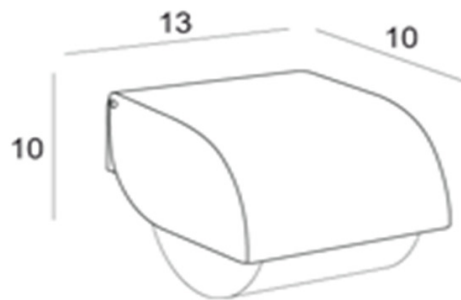

# TECHNICAL SCHEDULE

Inda Hotellerie toilet roll holder with cover

Code: A38270

*Inspirational + European + Bathroomware*