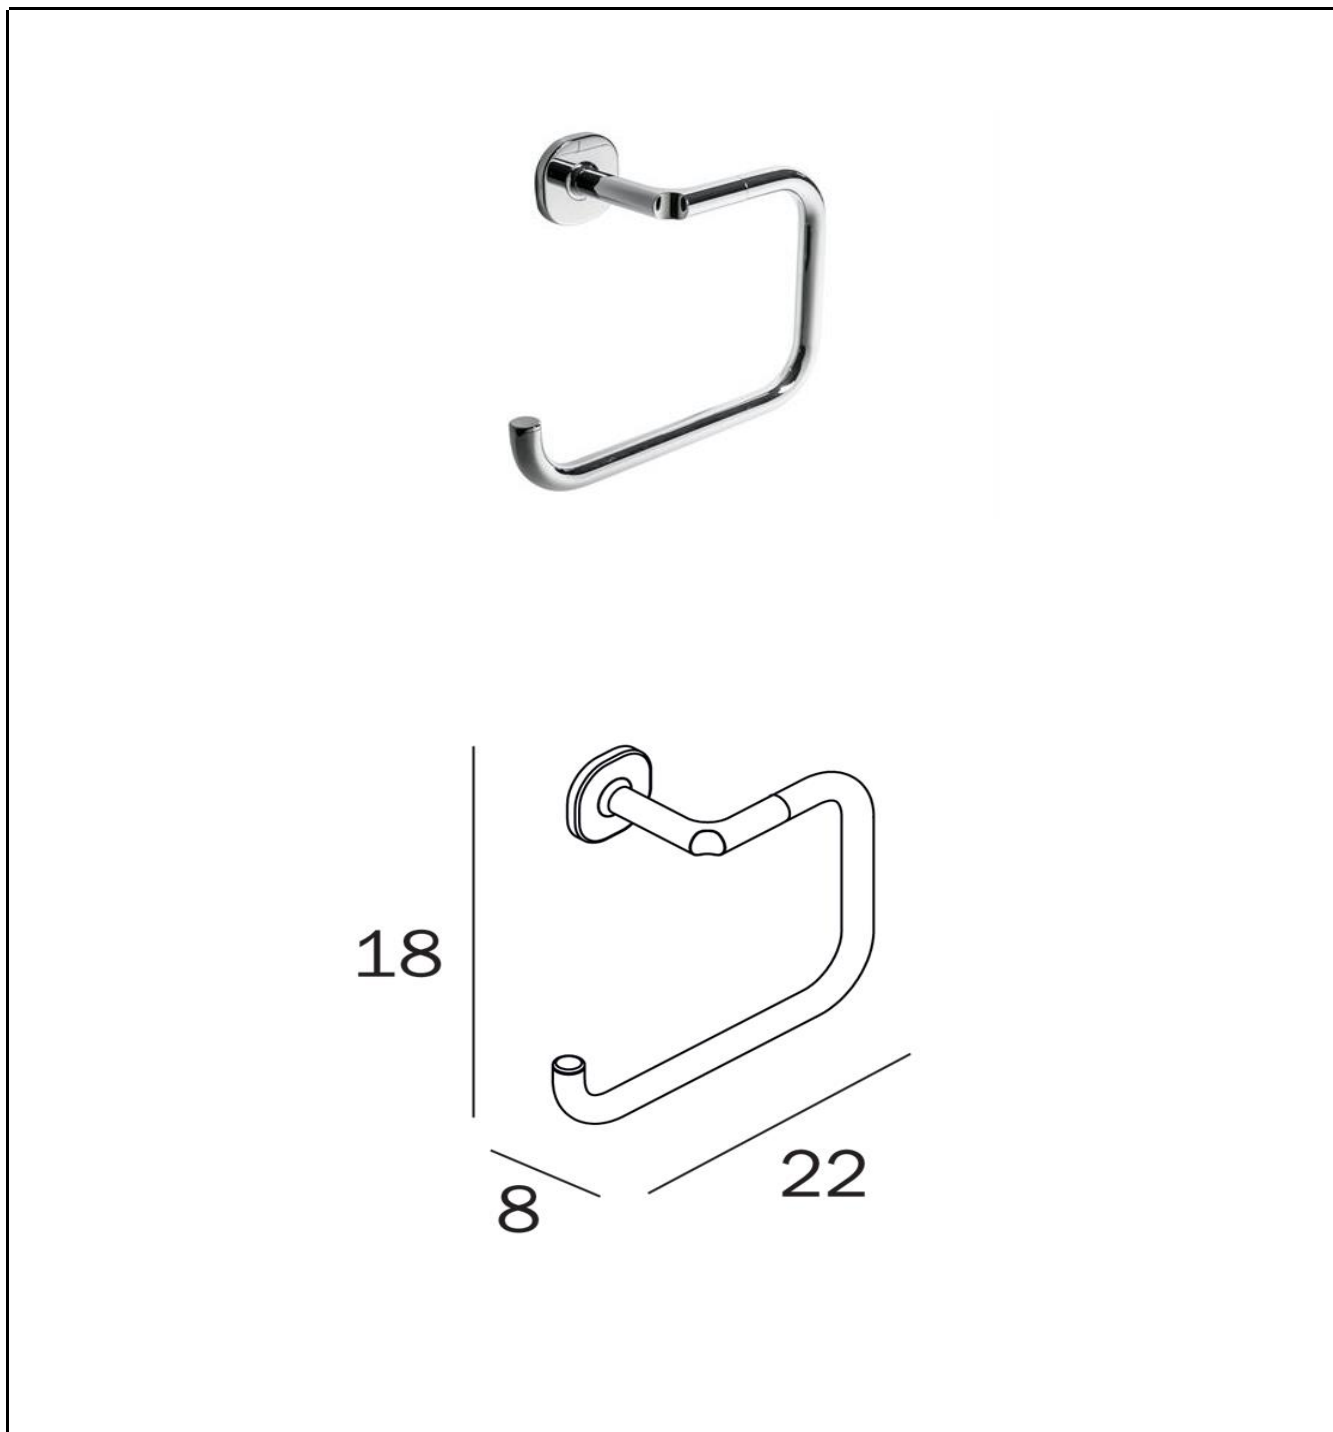

# TECHNICAL SCHEDULE

Inda Ellepi Ring Towel Holder

Code: A44160 Chrome

Code: A44160BK Matt Black

*Inspirational + European + Bathroomware*

t 09 444 5656

e info@metrix.co.nz

www.metrix.co.nz