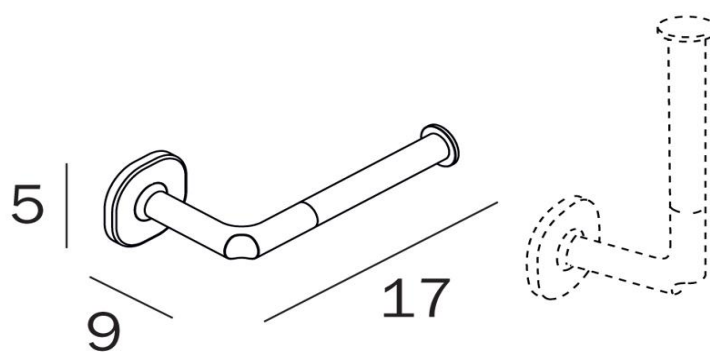

# TECHNICAL SCHEDULE

Inda Ellepi Toilet Roll Holder, Right

Code: A4425A Chrome

Code: A4425ABK Matt Black

*Inspirational + European + Bathroomware*

t 09 444 5656

e info@metrix.co.nz

www.metrix.co.nz