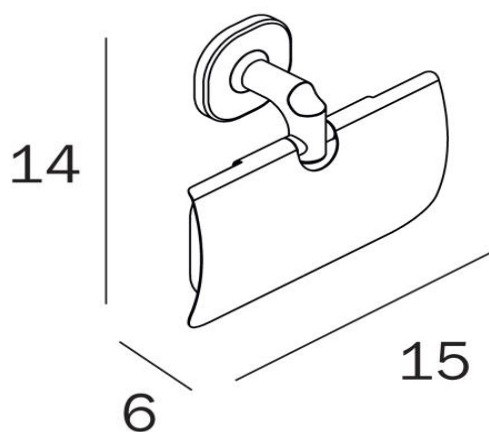

TECHNICAL SCHEDULE

Inda Ellepi Toilet Roll Holder with Cover

Code: A44260 Chrome

Code: A44260BK Matt Black

Inspirational + European + Bathroomware

t 09 444 5656

e info@metrix.co.nz

www.metrix.co.nz