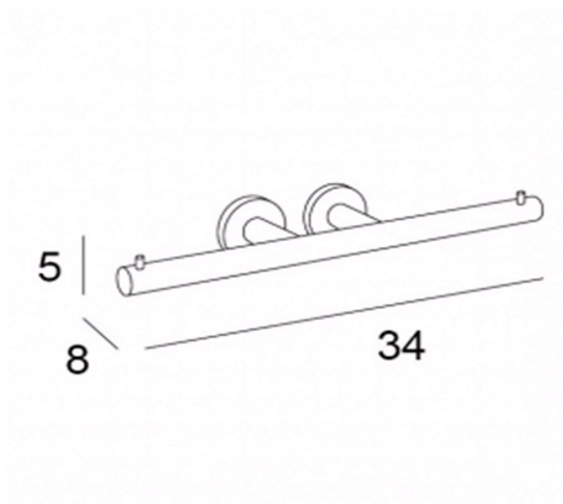

TECHNICAL SCHEDULE

Inda Touch double toilet roll holder

Code: A462520

Inspirational + European + Bathroomware

t 09 444 5656

e info@metrix.co.nz

www.metrix.co.nz