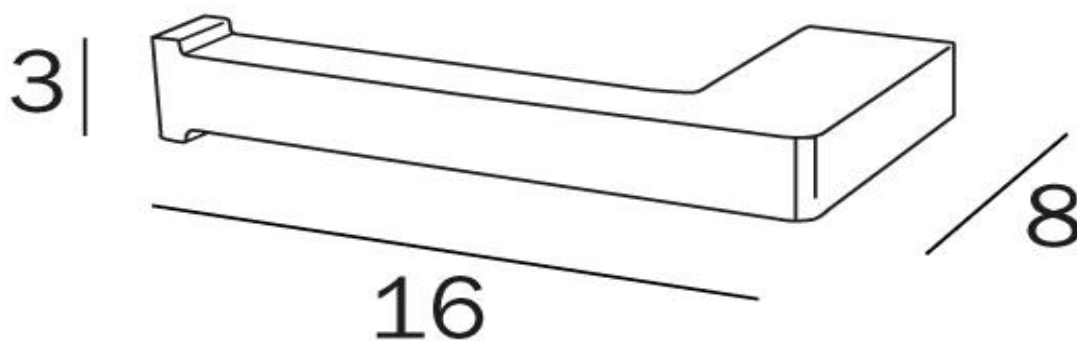

TECHNICAL SCHEDULE

Inda New Europe toilet roll holder

Code: A49250

Inspirational + European + Bathroomware

t 09 444 5656

e info@metrix.co.nz

www.metrix.co.nz