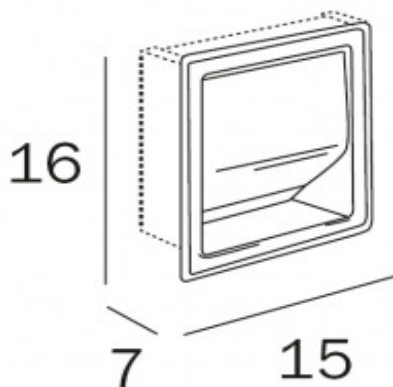

TECHNICAL SCHEDULE

Inda Hotellerie recessed single toilet roll holder

Code: A8028D

Inspirational + European + Bathroomware

t 09 444 5656

e info@metrix.co.nz

www.metrix.co.nz