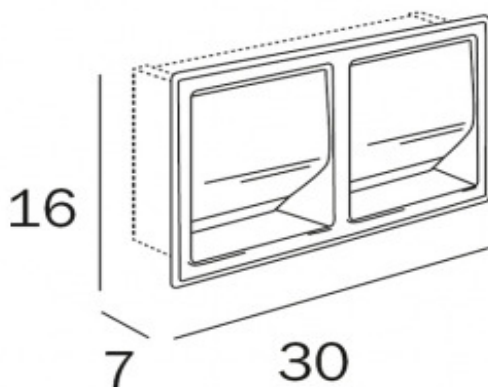

TECHNICAL SCHEDULE

Inda Hotellerie recessed double toilet roll holder

Code: A8029D

Inspirational + European + Bathroomware

t 09 444 5656

e info@metrix.co.nz

www.metrix.co.nz