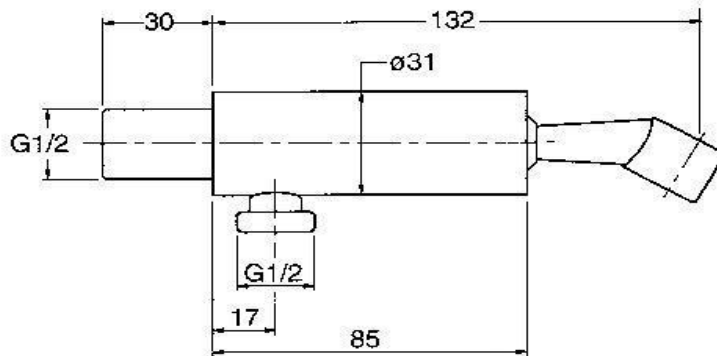

SILFRA

Silfra adjustable swivel shower bracket

Finish: Chrome

AC647

Made in Italy

5 Year Warranty

For Equal Pressure only

Max. Operating Pressure: 500Kpa.